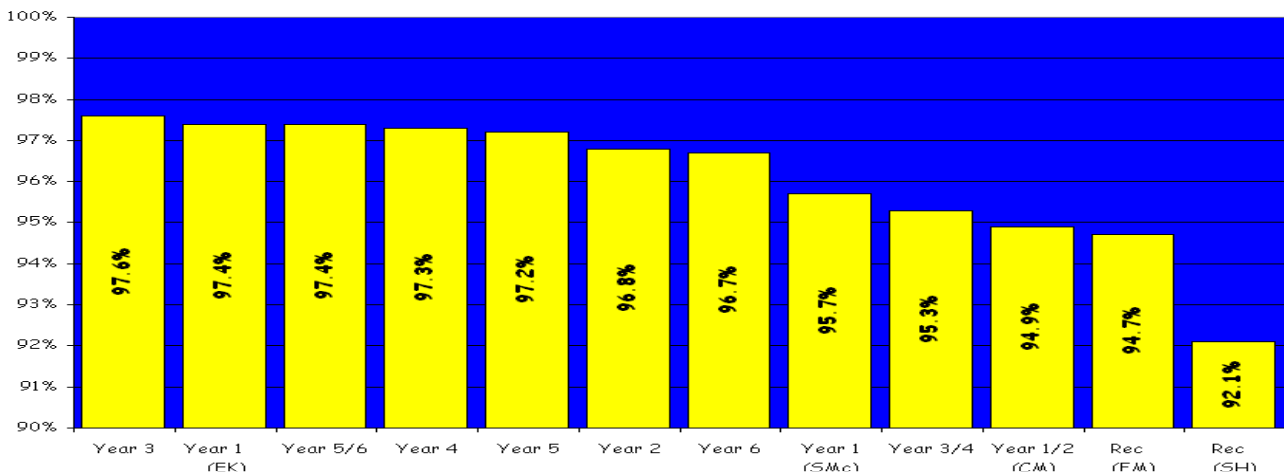

HomeContact Text Messaging Service

As you know we now subscribe to the HomeContact messaging service which allows us to get news and information to you in a more reliable and efficient manner, via text or email.

For those of you who provided an email address on the form that your child brought home, you will get an email from HomeContact with your username/password details. This will allow you to access the www.homecontact.co.uk site and check that we have the correct details for you and your child(ren).

If you did not provide an email address then you will not be able to access the website - but if you give your email address to my office staff then we can add it against your name and you will be able to check the details of your family. You will also then be able to receive things like this newsletter via email.

It is really important that we have your correct mobile telephone number to send texts to. If you change your mobile number either let us know or change it yourself on the www.homecontact.co.uk site please.

Attendance

The school percentage attendance for this term is 96.3%, a fantastic effort all round. Here is the attendance data, class by class. Congratulations to our Year 3 children who have the highest percentage attendance this term, at 97.6%!

**Class Percentage Attendance
5th September - 14th December 2011 (Autumn Term)**

SCHOOL TERM DATES 2011/2012

Autumn Term	Monday 5th September until Friday 16th December 2011	(Half term 24th - 28th October)
Spring Term	Tuesday 3rd January until Friday 30th March 2012	(Half term 13th - 17th February)
Summer Term	Monday 16th April until Thursday 19th July 2012	(Bank holiday - 7th May) (Half term 4th - 8th June) (Staff training days 22nd June, 25th June & 20th July)